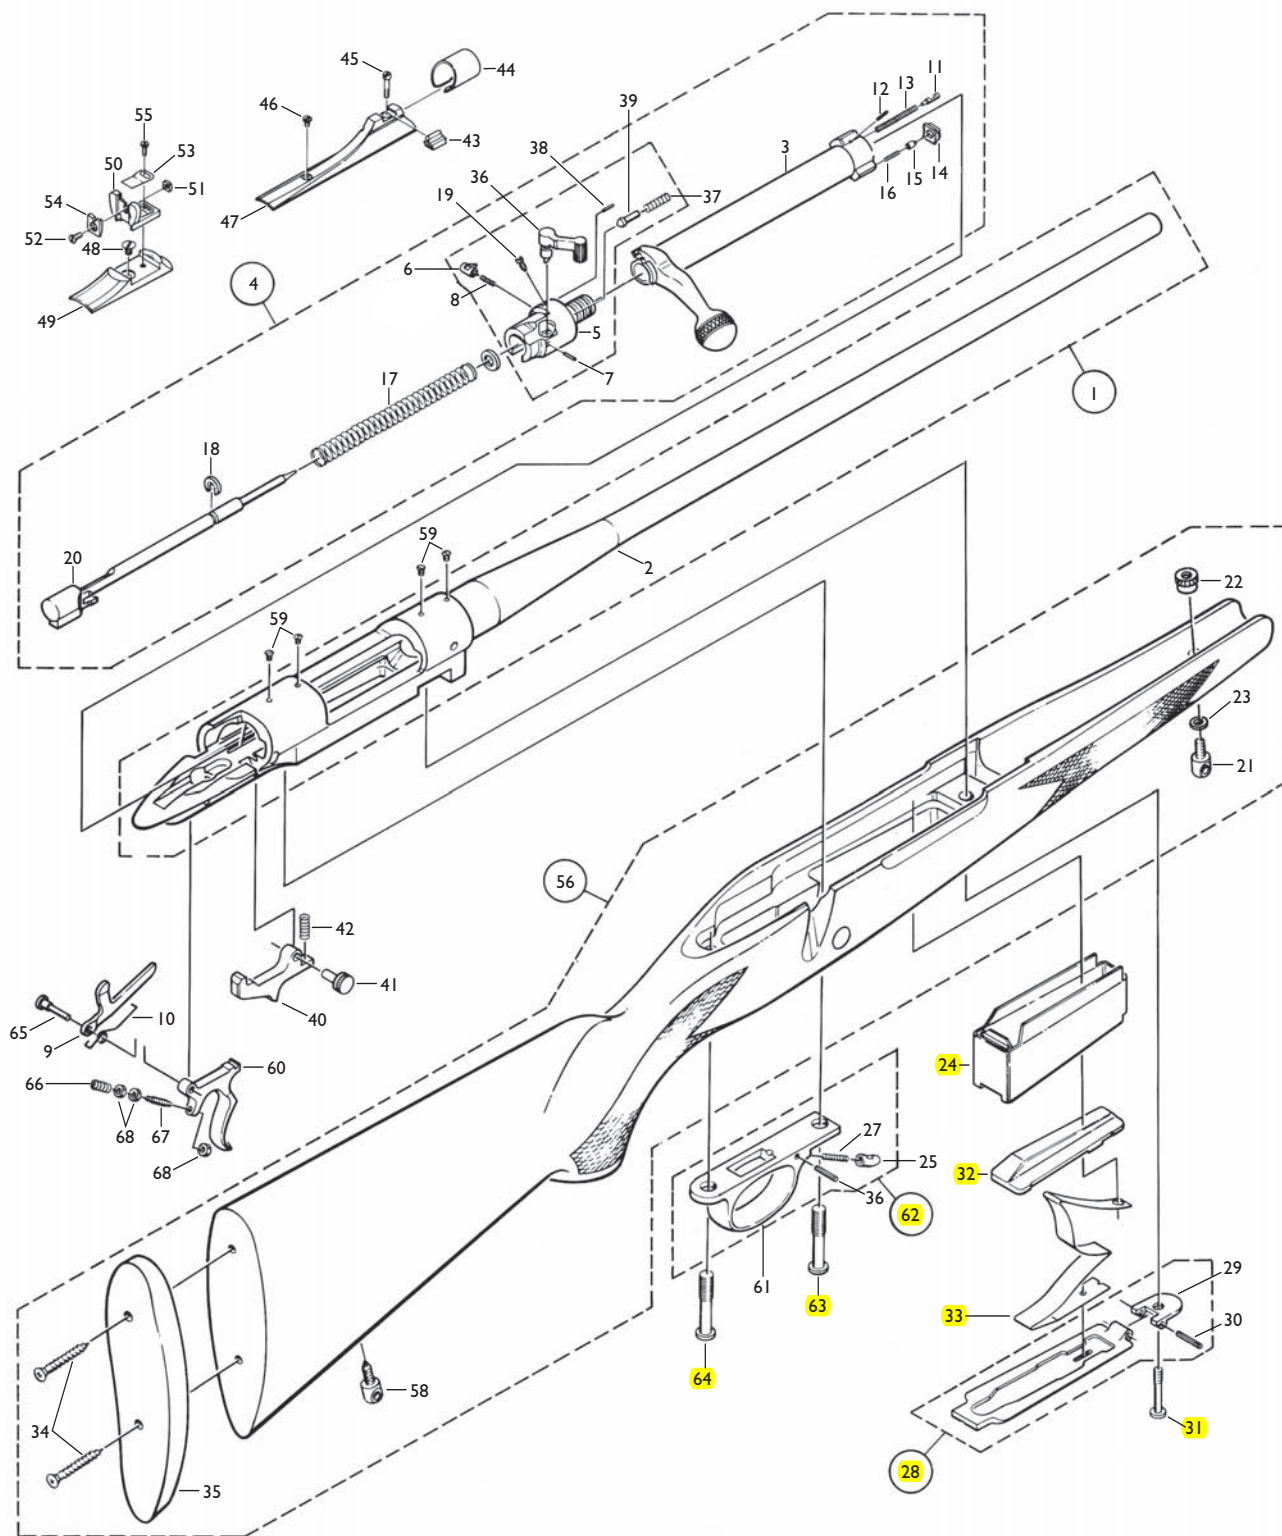

MODEL 70

Bolt Action Centerfire Rifle • Push Feed

Schematic is provided for parts identification only and should not be used as a guide to assemble guns.
CAUTION: Winchester Firearm parts are made exclusively for Winchester Brand guns and are not recommended for use in other guns even though models may be similar. Inadequately fitted parts may be dangerous.